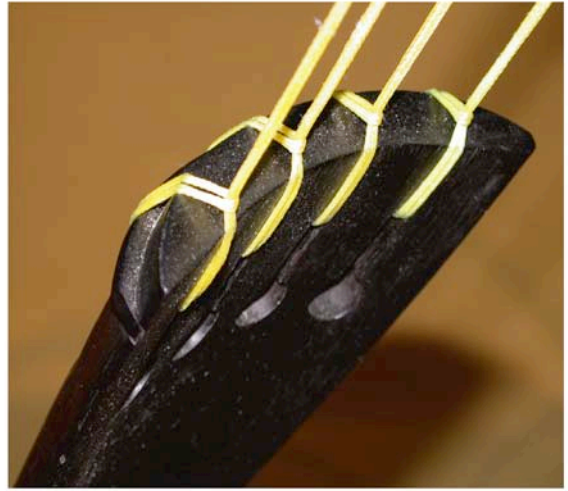

6

Installing

7

Garbo, Anima & Compas 360

8

Compas 180, Suit, Solo, V tuning

9

Strings model

	top	end
Garbo		
Anima		
Compas 360		
Compas 180		
Compas 180 suit		
Compas 180 solo		

Code

orchestra	G - sol 	D - re 	A - la 	E - mi 
solo	A - la 	E - mi 	B - si 	F# - fa 
special	C ext- mi 	Low B/C 	High C - do 	High D - re 