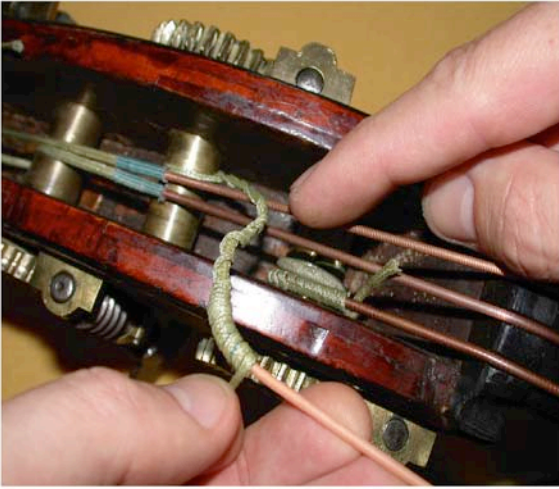

6

Installing

7

Garbo, Anima & Compas 360

8

Compas 180, Suit, Solo, V tuning

9

Strings model

	top	end
Garbo		
Anima		
Compas 360		
Compas 180		
Compas 180 suit		
Compas 180 solo		

Code

orchestra	G - sol 	D - re 	A - la 	E - mi 
solo	A - la 	E - mi 	B - si 	F# - fa 
special	C ext- mi 	Low B/C 	High C - do 	High D - re 